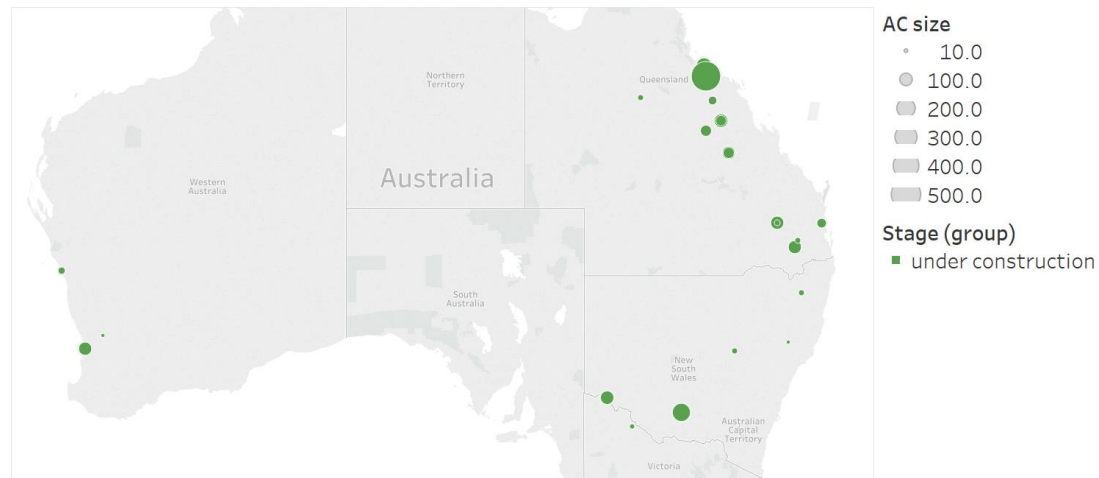

Under Construction

SMA is doing particularly well

- But inverter manufacturer is rarely published

Inverter	Name	
SMA	Barcaldine YD	10.8
	Comet	285.0
	Emerald RES	72.0
	Gannawarra (Sol..	50.0
	Greenough 2	30.0
	Peterborough	4.9
	Sunshine Coast	15.0
	Total	467.7
Ingeteam	Clare	100.0
	Total	100.0
Schneider	Ross River	135.0
	Total	135.0
ABB	Degrussa	10.6
	Total	10.6
SSE	SSE Australia W..	6.0
	Total	6.0