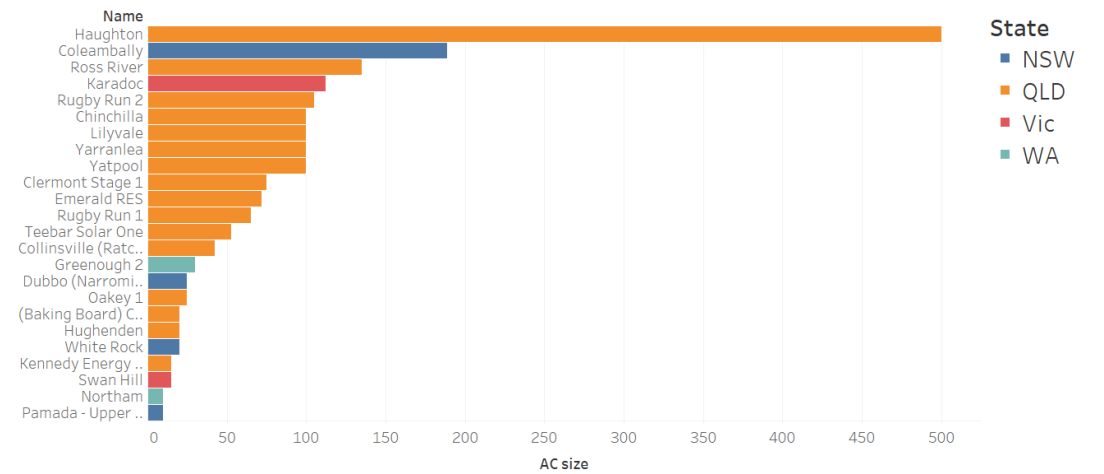

Under Construction

SMA is doing particularly well

- But inverter manufacturer is rarely published

Inverter	Name	
SMA	Barcaldine YD	10.8
	Comet	285.0
	Emerald RES	72.0
	Gannawarra (Sol..	50.0
	Greenough 2	30.0
	Peterborough	4.9
	Sunshine Coast	15.0
	Total	467.7
Ingeteam	Clare	100.0
	Total	100.0
Schneider	Ross River	135.0
	Total	135.0
ABB	Degrussa	10.6
	Total	10.6
SSE	SSE Australia W..	6.0
	Total	6.0