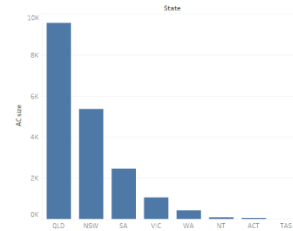

# Only \$3500 ex GST for 12 months of...

Map of operational solar farms

Map of proposed solar farms

Capacity and number of projects by stage

Latest News

Latest News

Capacity of projects by state

Number of projects by size range