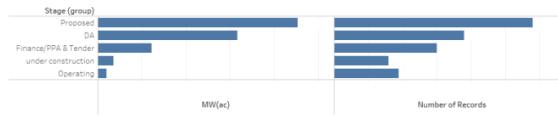

# Only \$3500 ex GST for 12 months of...

Map of operational solar farms

Map of proposed solar farms

Capacity and number of projects by stage

Latest News

Latest News

Capacity of projects by state

Number of projects by size range