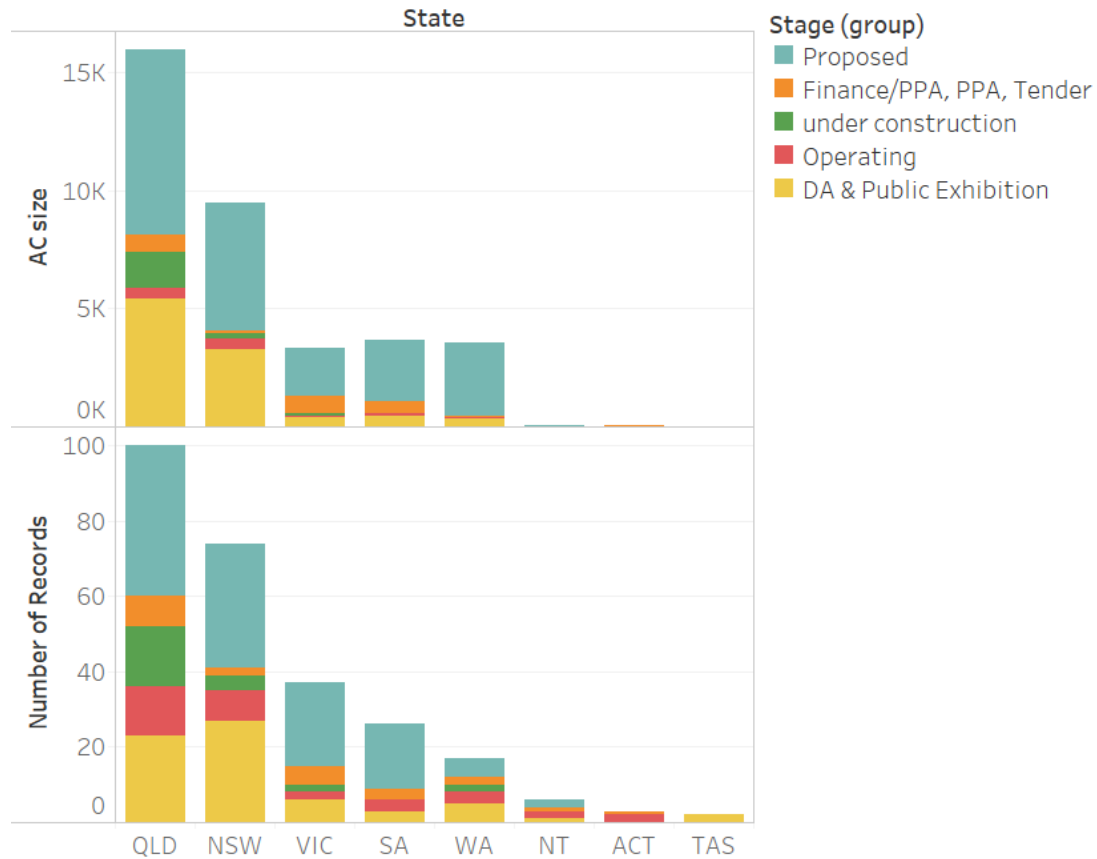

# State of Solar Farms

SunWiz Large Scale Lookout in action

# Australia's 37 GW pipeline

- Proposed: 21GW
- DA: 9.9 GW
- Financed: 2.1GW
- Construction: 1.9GW
- Operating: 1.2GW