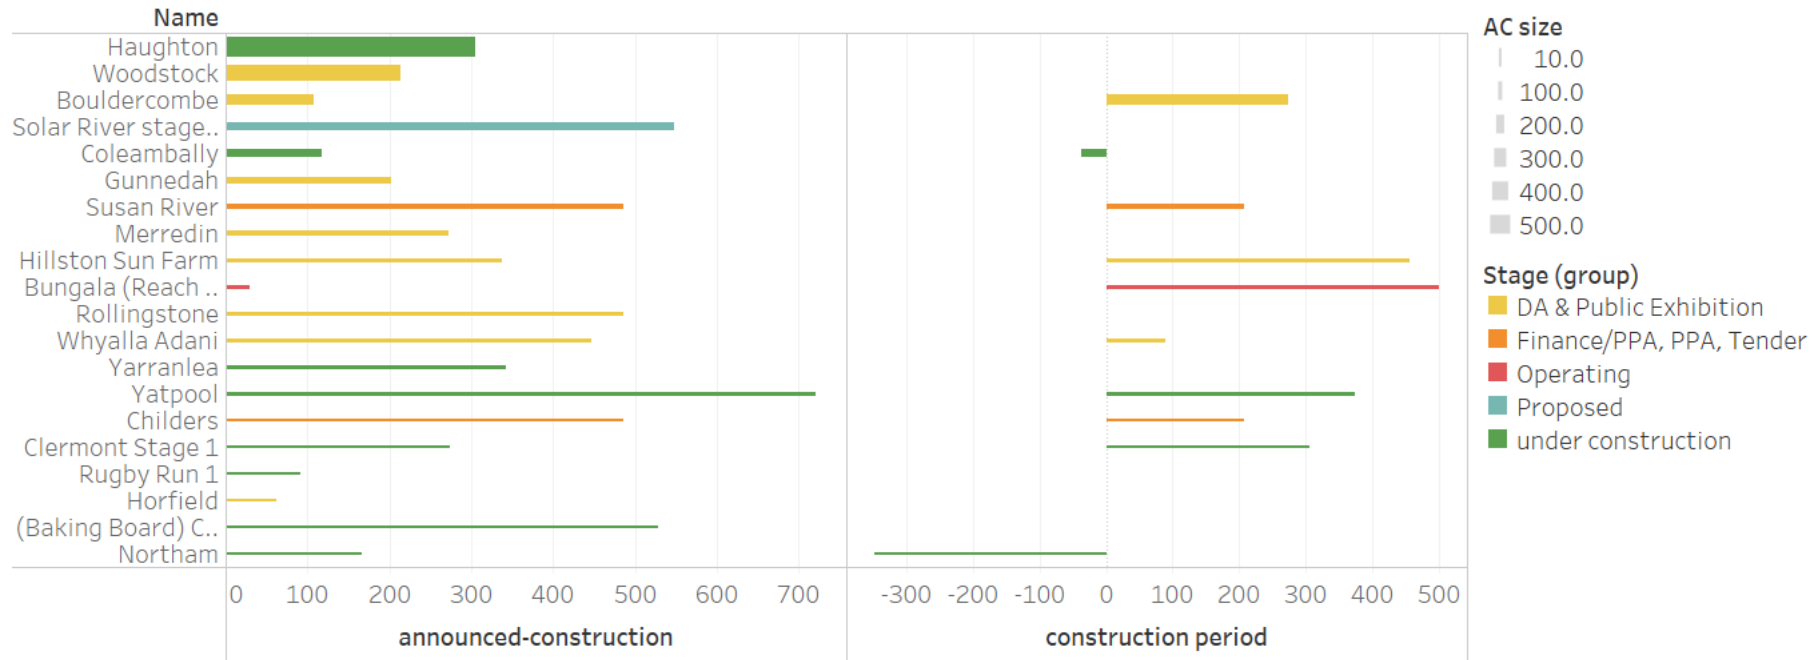

Long Delays