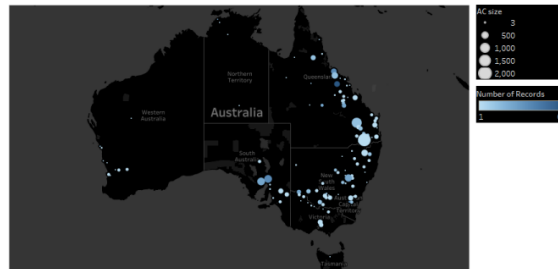

Map of proposed solar farms