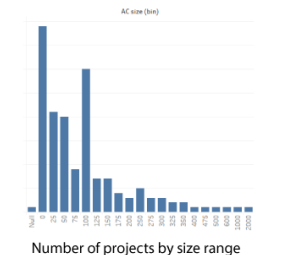

# Only \$3500 ex GST for 12 months of...

Map of operational solar farms

Map of proposed solar farms

Capacity and number of projects by stage

Latest News

Latest News

Capacity of projects by state

Number of projects by size range

Data table of solar farms

Data table of solar farms

Data table of all systems over 100kw

Data table of all systems over 100kw

LGC registration details

LGC registration details

LGC pipeline analysis

LGC pipeline analysis